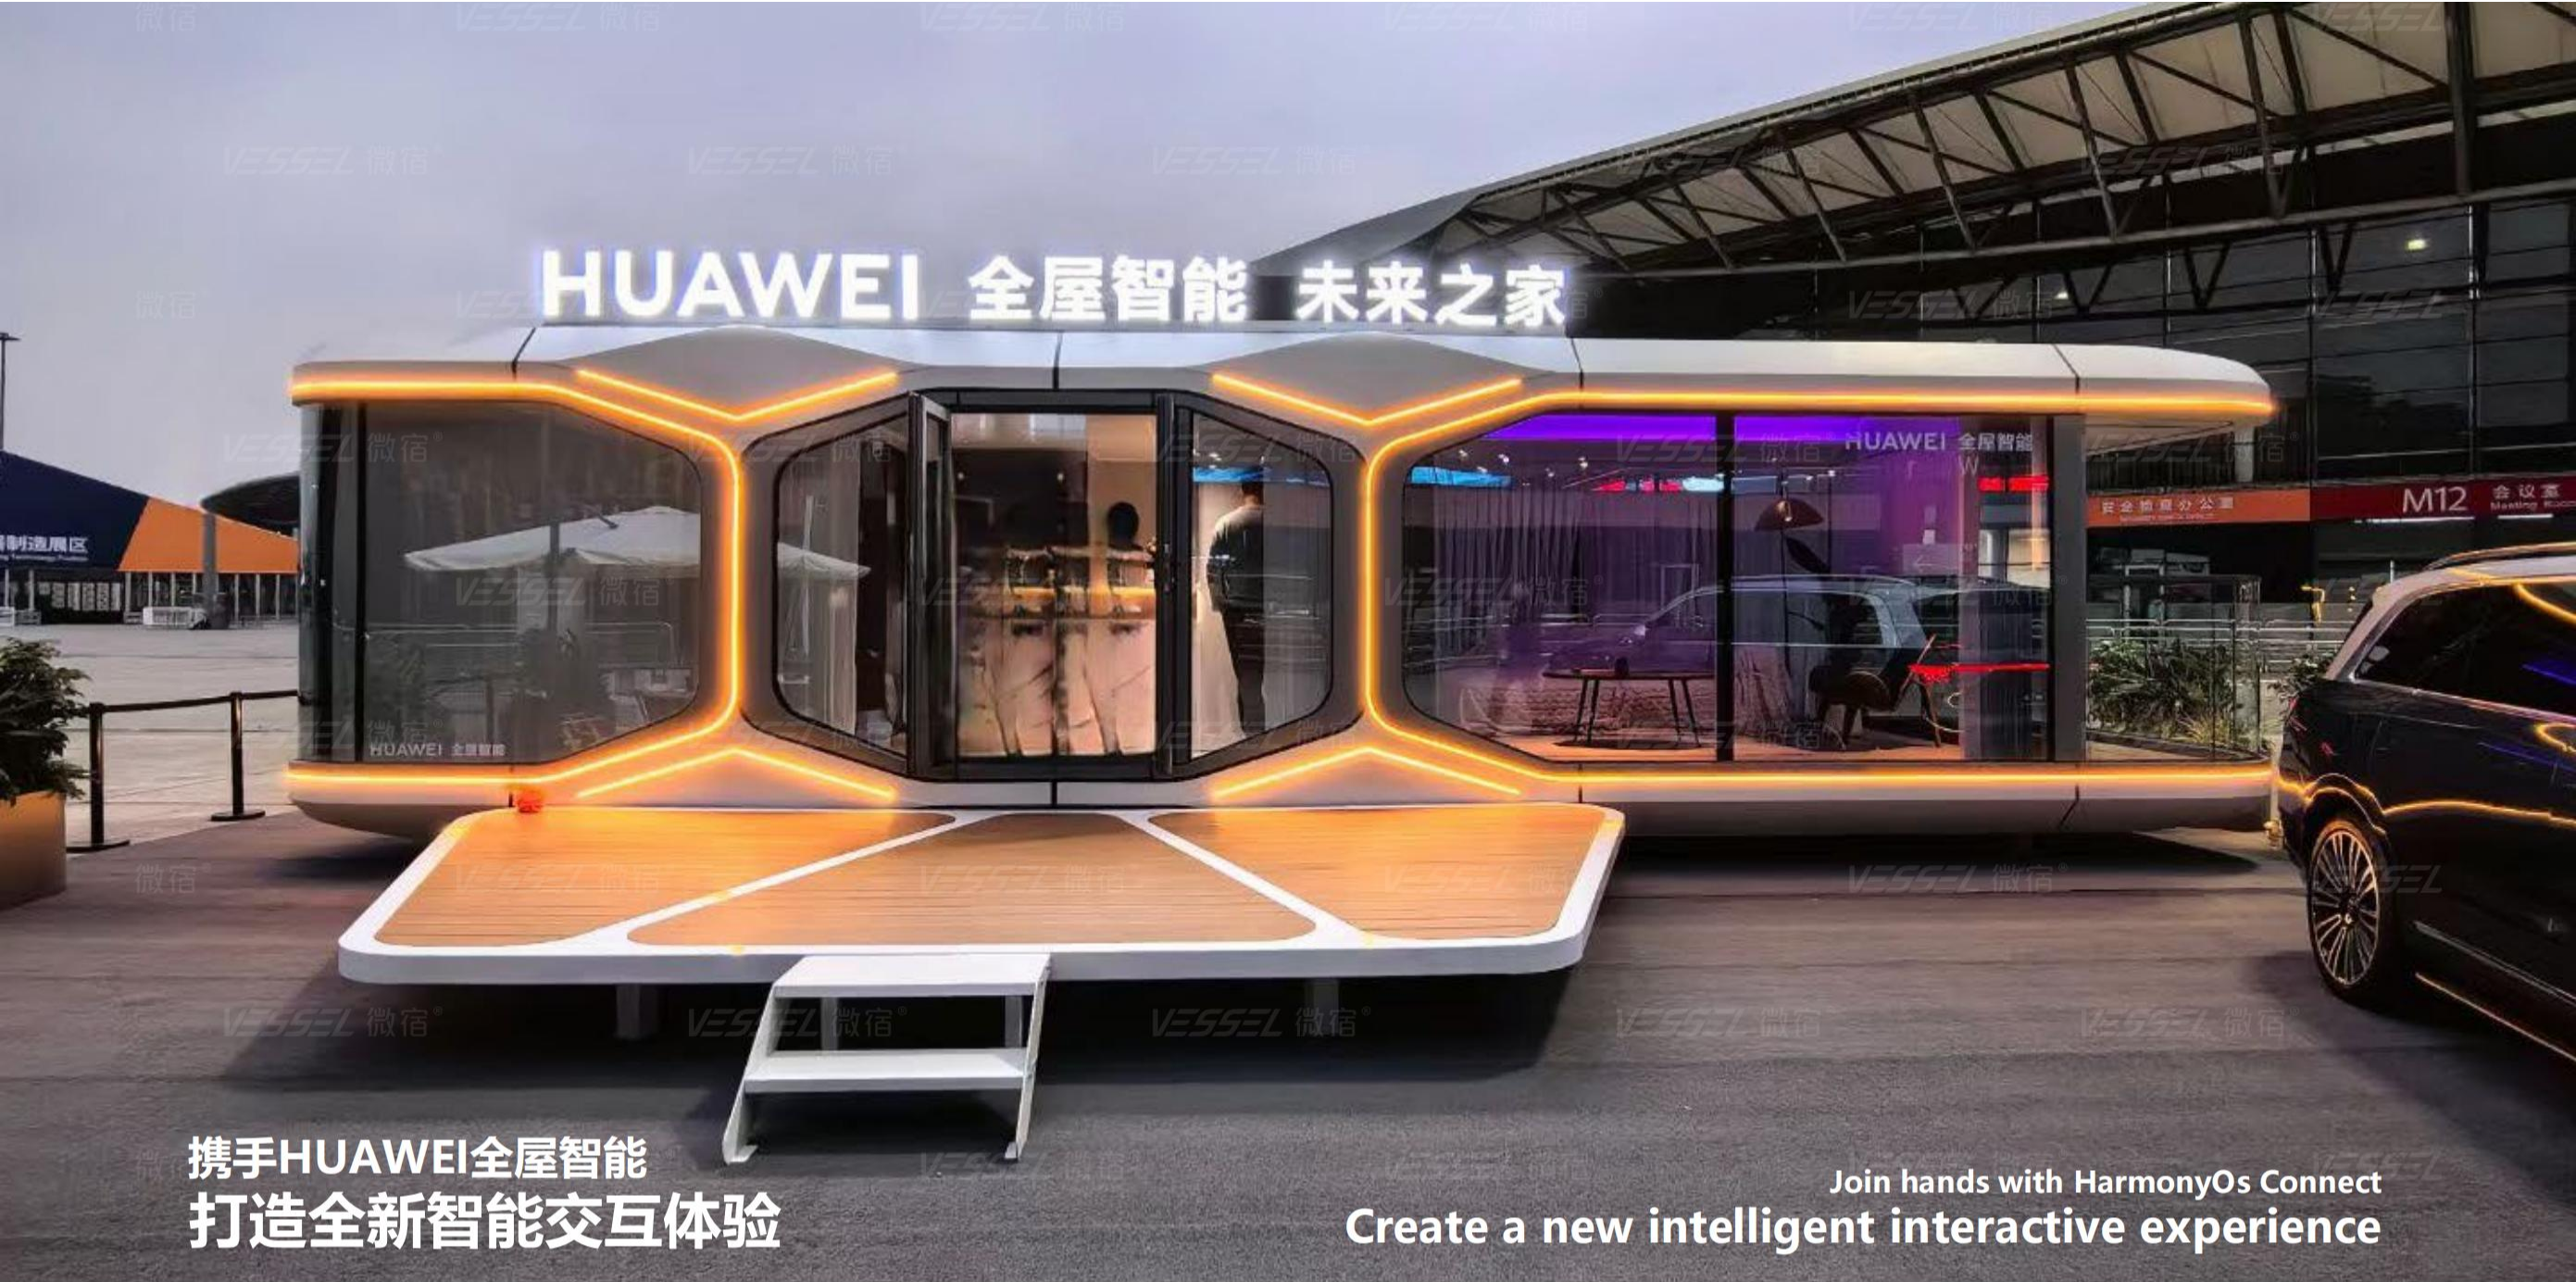

微宿**VESSEL**® 是广东微宿文旅发展有限公司高端度假营地市场的装配式建筑品牌. 科幻风格强烈的外观设计以及出厂即成品的交付模式, 引领了国内户外高端营地市场的潮流。

VESSEL is a prefabricated building brand of Guangdong VESSEL Tourism Development Co., Ltd. focusing on the high-end camp resort market. Its strong appearance design of science fiction style and delivery mode of finished products have led the trend of the domestic outdoor high-end camp market.

自2018年成立以来, VESSEL微宿产品以自主研发的高保温隔热性能专利构造体系为基础, 已在全国各省市地区各类气候条件下实践落地项目200余个, 成功开创了文旅市场太空舱民宿这一全新品类, 为中国度假营地市场高品质高端化发展做出了积极的贡献。

Since its establishment in 2018, VESSEL micro-accommodation products, based on the self-developed patent construction system of high thermal insulation performance, have been implemented in more than 200 projects under various climatic conditions in various provinces and cities across the country, successfully creating a new category of space capsule homestays in the cultural tourism market, and have made positive contributions to the high-quality and high-end development of China's holiday camp market.

HarmonyOs Connect and VESSEL build a "future home city exhibition hall", and build a smart ecosystem of "people, cars and homes". Through the seamless interaction and connection between personal mobile devices, vehicles and Huawei whole-house smart devices carried by VESSEL, the interconnection of "mobile phone (person) + vehicle (vehicle) + N-terminal (home)" can be realized.

VESSEL E7 was first launched at the Shenzhen High-tech Fair in 2019 and appeared in the CCTV news livestream room. The 2022 version has been upgraded to maximize interior experience. This model has become the new paradigm of the industry.