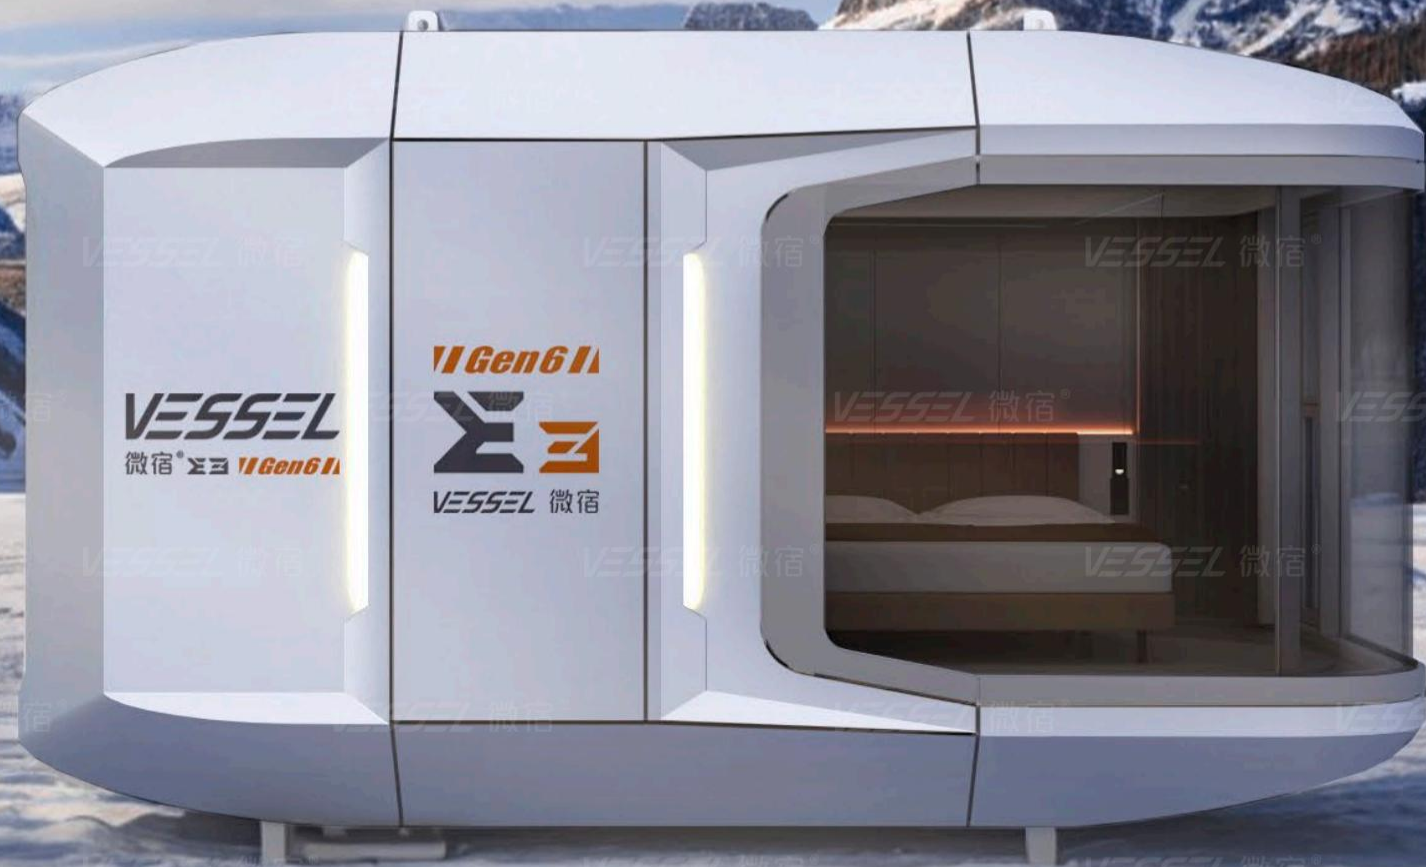

VESSEL E7 was first launched at the Shenzhen High-tech Fair in 2019 and appeared in the CCTV news livestream room. The 2022 version has been upgraded to maximize interior experience. This model has become the new paradigm of the industry.

VESSEL E7 was first launched at the Shenzhen High-tech Fair in 2019 and appeared in the CCTV news livestream room. The width of the 2022 version has been upgraded to 3.3m, which makes the interior layout cozier. The floor plan of bedroom / bathroom / living room has become a classic design in the high-end camping accommodation industry.

微宿标准产品介绍-VESSEL S5

VESSEL STANDARD PRODUCT INTRODUCTION-VESSEL S5

产品尺寸 (Product dimensions) : 长(L): 8.5 m 宽(W): 3.3 m 高(H) :3.3 m

建筑面积 (Building area) : 28.0 m²

微宿新款S5是继微宿2018年首款旗舰产品S5发布以来, 历经4年于2022年推出的第二款S系列的产品。微宿S5使用了S系列新一代赛博科幻风格的外观, 紧凑的尺寸也使得S5成为新的最具性价比产品。

Following the release of the first flagship product S5 in 2018, VESSEL S5 launched in 2022 after 4 years. The area of bathroom and bedroom has been expanded, at the same time, the compact size of the S5 makes it the most cost-effective product of the new generation of S series