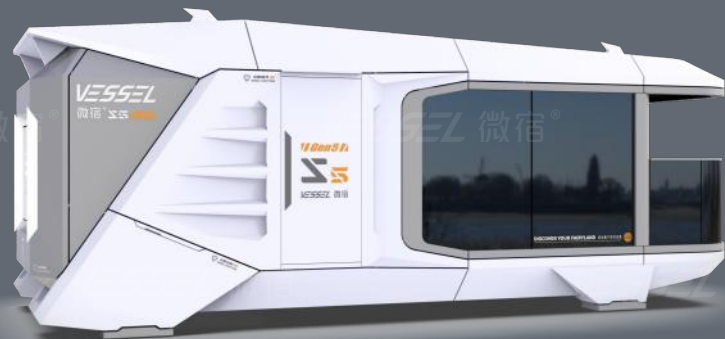

携手LOTUS路特斯 实现新能源离网供电

Join hands with LOTUS off-grid sustainable energy

Lotus路特斯与微宿VESSEL携手打造“新能源离网供电解决方案”，微宿将Lotus路特斯储能一体机、太阳能电池板创新的集成到舱体结构，通过双方紧密配合多次实验，目前已能稳定利用太阳能实现单个舱体的完全离网用电

Lotus and VESSEL work together to create a "new energy off-grid power supply solution". Micro Host has innovatively integrated Lotus energy storage machine and solar panels into the cabin structure. Through the close cooperation of the two sides for many experiments, it has been able to stably use solar energy to achieve complete off-grid electricity consumption of a single cabin

微宿 产品列表
VESSEL PRODUCT OVERVIEW

NEW
新品上市

VESSEL E3

长*宽*高 Length*Width*Height: 5.6*3.4*3.4 m
建筑面积 Building area: 19.0 m²

VESSEL E7

长*宽*高 Length*Width*Height: 11.5*3.3*3.2 m
建筑面积 Building area: 38.0 m²

VESSEL S5

VESSEL V9 Gen6 is the first product in the nine series. In terms of exterior design, it further refines the rear module of VESSEL E3 and retains the design advantage of the large floor-to-ceiling glass from the V series products.