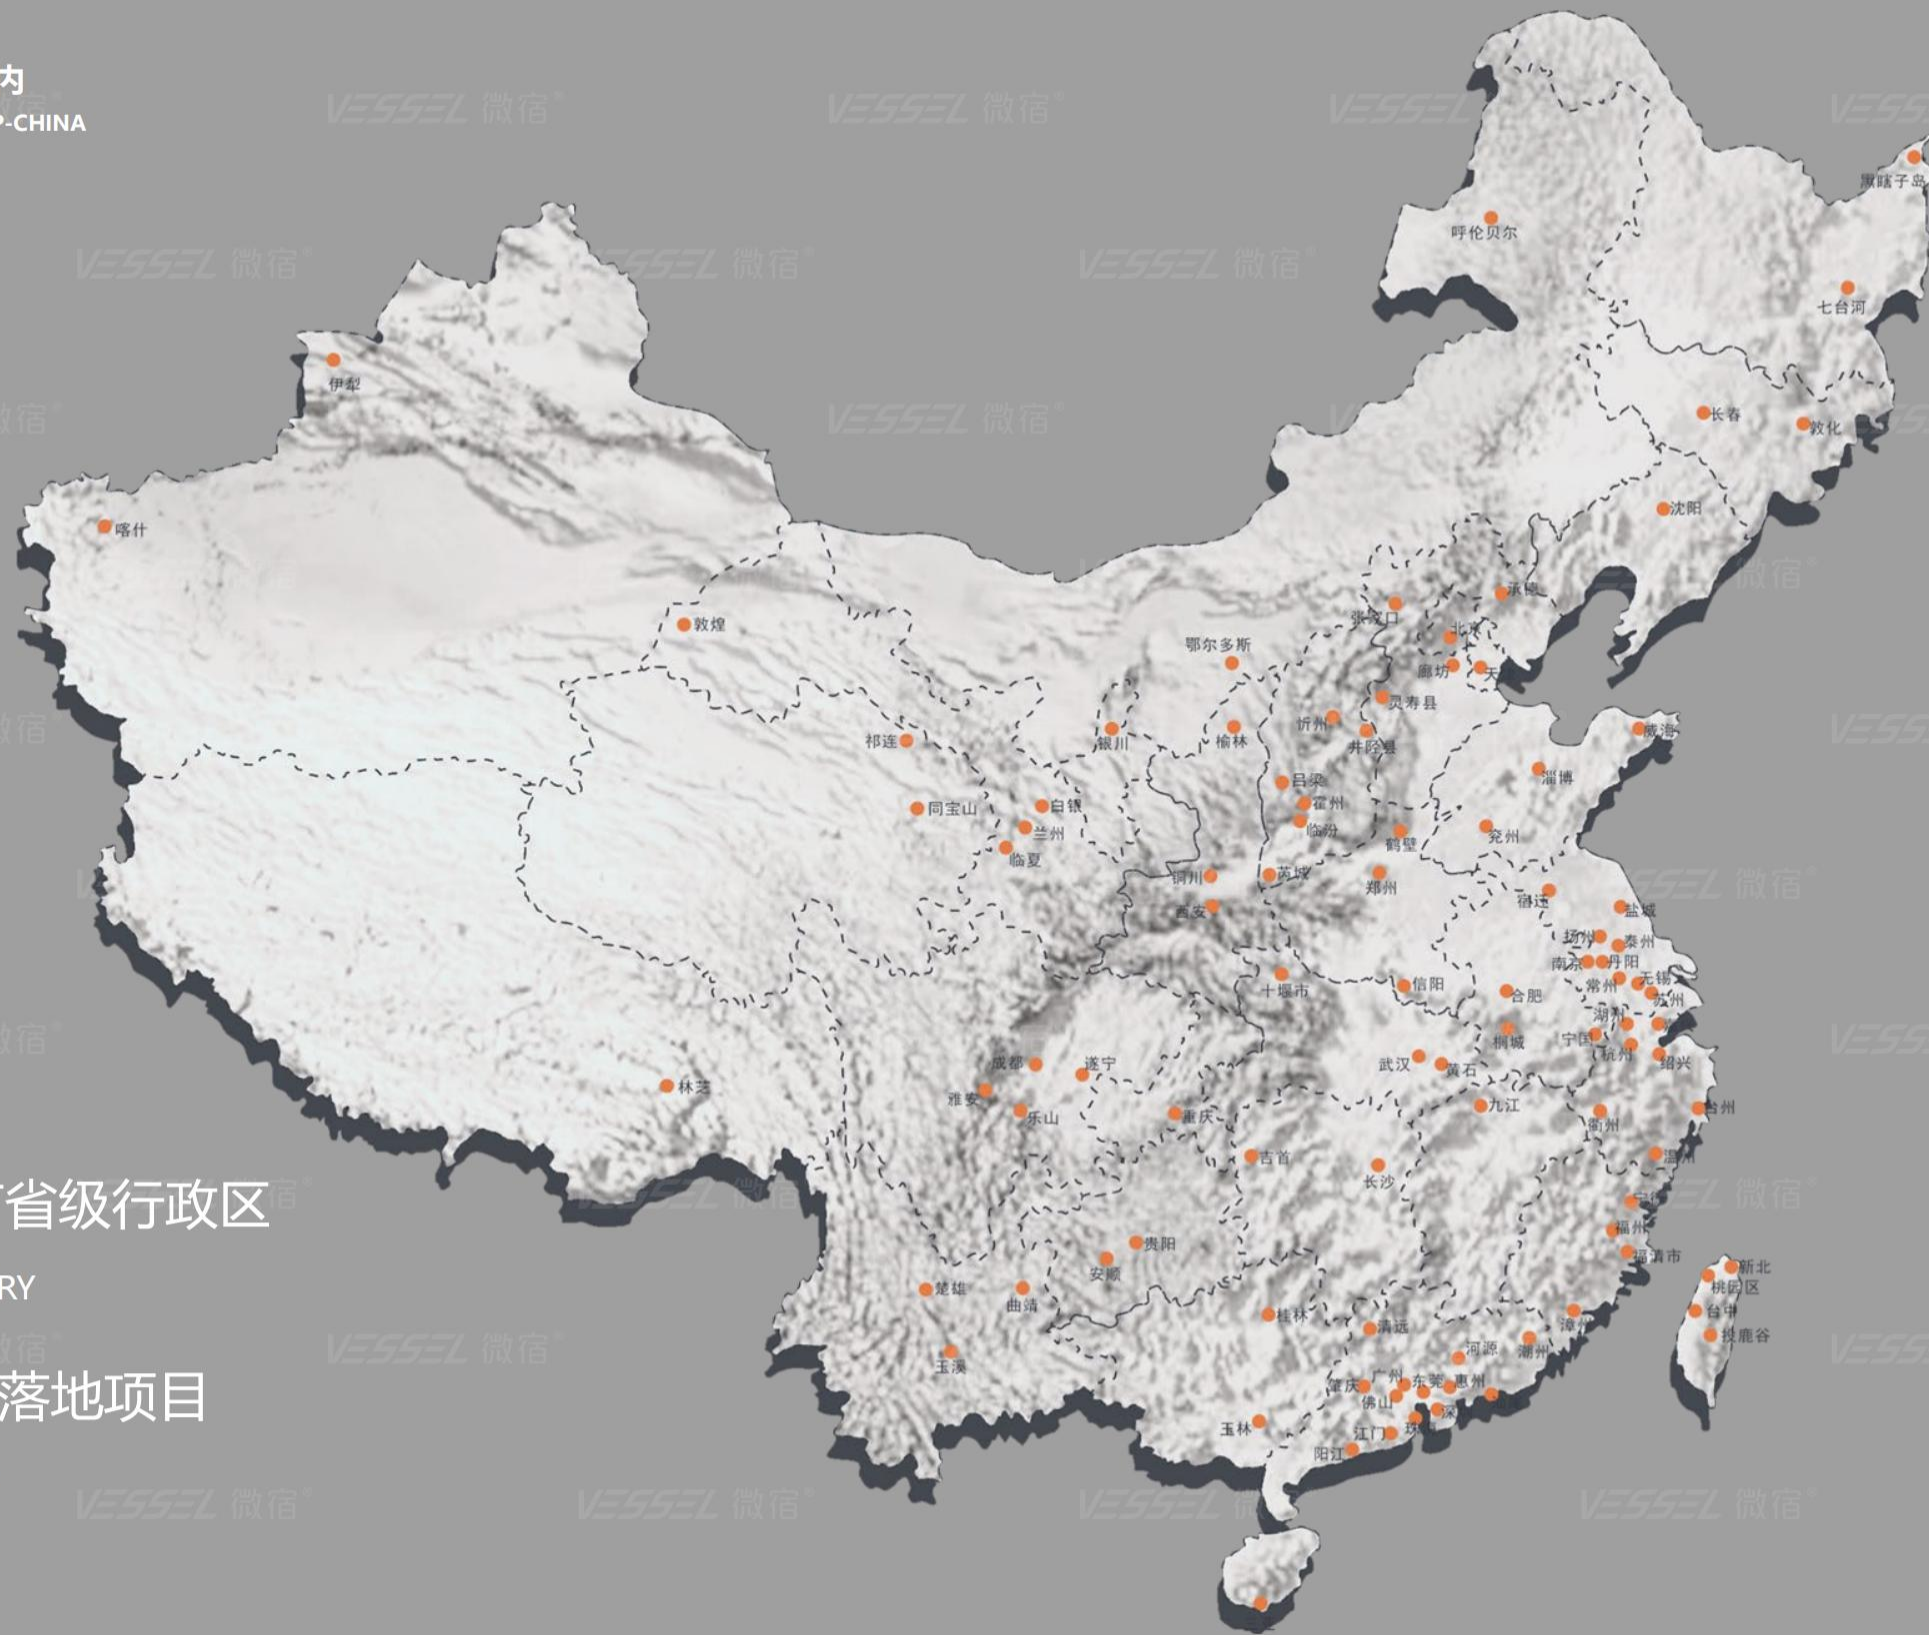

VESSEL E3 is the first sixth-generation product which is only 5.5 meters long. In terms of exterior design, it combines the highlights of the classic gill light of the VESSEL E7, the blue tail light of the VESSEL S5 and the small entrance porch of the VESSEL O5.

微宿项目地图-国内
VESSEL PRODUCE MAP-CHINA

全国所有省级行政区

WHOLE COUNTRY

200+个落地项目

200+ PROJECTS

产品适用场景

VESSEL PRODUCT APPLICABLE SCENES

产品适用场景