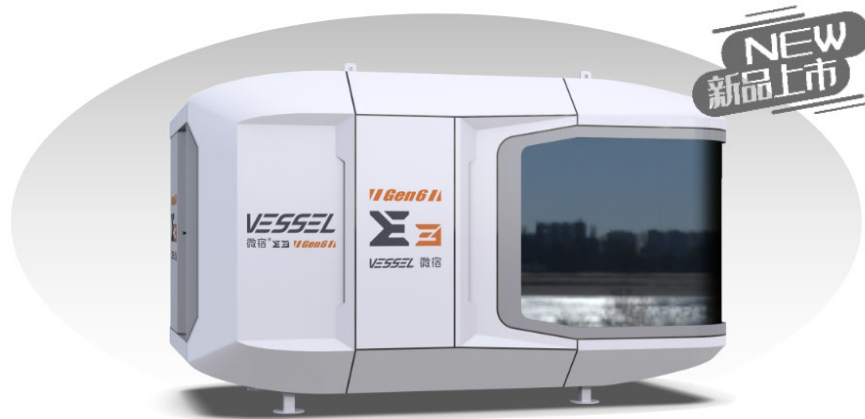

## 微宿标准产品介绍-VESSEL E3 Gen6

VESSEL STANDARD PRODUCT INTRODUCTION-VESSEL E3 Gen6

产品尺寸 (Product dimensions) : 长 (L) : 5.6 m 宽 (W): 3.4 m 高(H) :3.4 m  
建筑面积 (Building area) : 19.0 m<sup>2</sup>

微宿E3 Gen6 作为首款微宿第六代产品, 也是首款5.5米长的小型3系列产品。在外观设计上将E7的经典鱼鳃灯、S5的蓝色尾灯和O5的入口小门廊, 三款产品的亮点集一身。

VESSEL E3 is the first sixth-generation product which is only 5.5 meters long. In terms of exterior design, it combines the highlights of the classic gill light of the VESSEL E7, the blue tail light of the VESSEL S5 and the small entrance porch of the VESSEL O5.

VESSEL  
微宿® 微宿

VESSEL 微宿

立面玻璃已再次更新，扩大了玻璃面

VESSEL  
微宿®

立面玻璃已再次更新，扩大了玻璃面

立面玻璃已再次更新，扩大了玻璃面

...	...	...
照明灯 RoomLight	氛围灯 Ambient	睡眠模式 SleepMode
...	...	...

Two electrical outlets are located below the control panel: a standard two-prong outlet at the top and a three-prong outlet at the bottom.