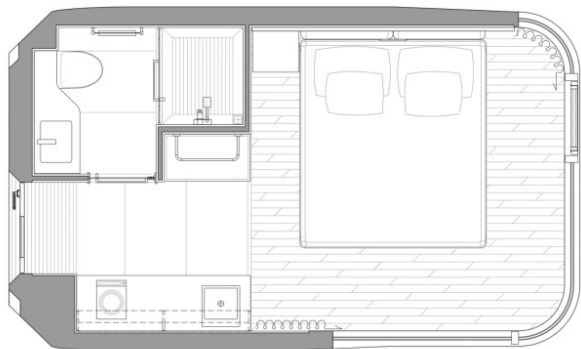

## 微宿标准产品介绍-VESSEL E3 Gen6

VESSEL STANDARD PRODUCT INTRODUCTION-VESSEL E3 Gen6

产品尺寸 (Product dimensions) : 长 (L) : 5.6 m 宽 (W): 3.4 m 高(H) :3.4 m  
建筑面积 (Building area) : 19.0 m<sup>2</sup>

微宿E3 Gen6 作为首款微宿第六代产品, 也是首款5.5米长的小型3系列产品。在外观设计上将E7的经典鱼鳃灯、S5的蓝色尾灯和O5的入口小门廊, 三款产品的亮点集一身。

VESSEL E3 is the first sixth-generation product which is only 5.5 meters long. In terms of exterior design, it combines the highlights of the classic gill light of the VESSEL E7, the blue tail light of the VESSEL S5 and the small entrance porch of the VESSEL O5.

VESSEL  
微宿® 微宿

VESSEL 微宿

立面玻璃已再次更新，扩大了玻璃面

VESSEL  
微宿®

立面玻璃已再次更新，扩大了玻璃面

立面玻璃已再次更新，扩大了玻璃面

...	...	...
照明灯 RoomLight	氛围灯 Ambient	睡眠模式 SleepMode
...	...	...

Two electrical outlets are located below the control panel: a standard two-prong outlet at the top and a three-prong outlet at the bottom.